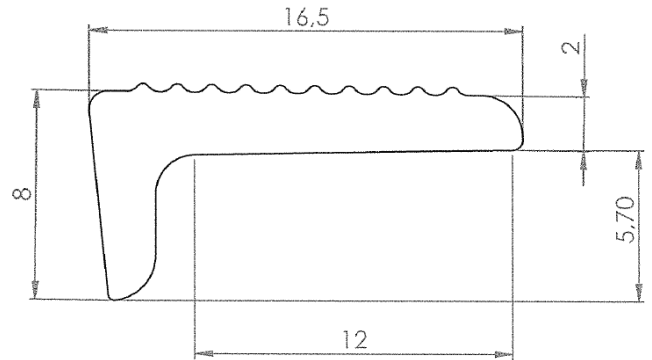

Quick-Step® Vinyl end profile for commercial use

Product specifications

Quick-Step® Vinyl end profile commercial use

NEVRENPCOMSILVME200

Aluminium, silver tone

Dimensions 1 PC: 200 x 1,8 x 0,7 cm

Contents 1 PC: 1 pre-drilled aluminium end profile, screws (stainless steel 3,5x35 mm) and plugs (5x25 mm).

Order quantity: per 1 PC in shrink-wrapping.

Product description

- Subtle and elegant profile for use in commercial areas. Use the profile to cover the expansion joint between your Vinyl floor and e.g. a wall, window or threshold, or as a connection to a carpet.
- Can be used with **clicked** Vinyl floors.
- Extra wear-resistant quality aluminium, silver tone.
- Installation with the supplied screws and plugs (installation without sub-profile). **Tip:** avoid fixing the floor too firmly between the end profile and the subfloor. Make sure you can still slide a piece of paper between the profile and the Vinyl floor.