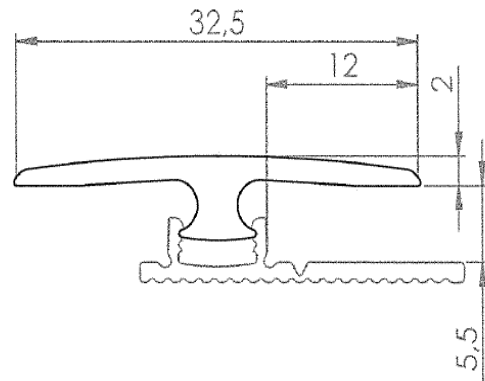

Quick-Step® Vinyl expansion profile for Click (+) floors

Product specifications

Quick-Step® Vinyl expansion profile for click (+)

NEVREXPSILVME200

Aluminium, silver tone

Dimensions 1 PC: 2000x7.5x32.5mm

Contents 1 PC: 1 aluminium expansion profile, 1 PVC subprofile.

Order quantity: per 1 PC in shrink-wrapping.

Product description

- This very slim and elegant profile can be used to cover the expansion joint between 2 floors of the same height e.g. at a door entrance or in a large room/corridor where an expansion joint is required.
- Can be used with Vinyl Click (+) floors.
- Wear-resistant quality aluminium, silver tone.
- Installation with the supplied subprofile. Glue the sub-profile to the subfloor, then press the expansion profile into the subprofile.

Tip: use a hammer and e.g. the Quick-Step® tapping block as a help to press the expansion profile in the subprofile.